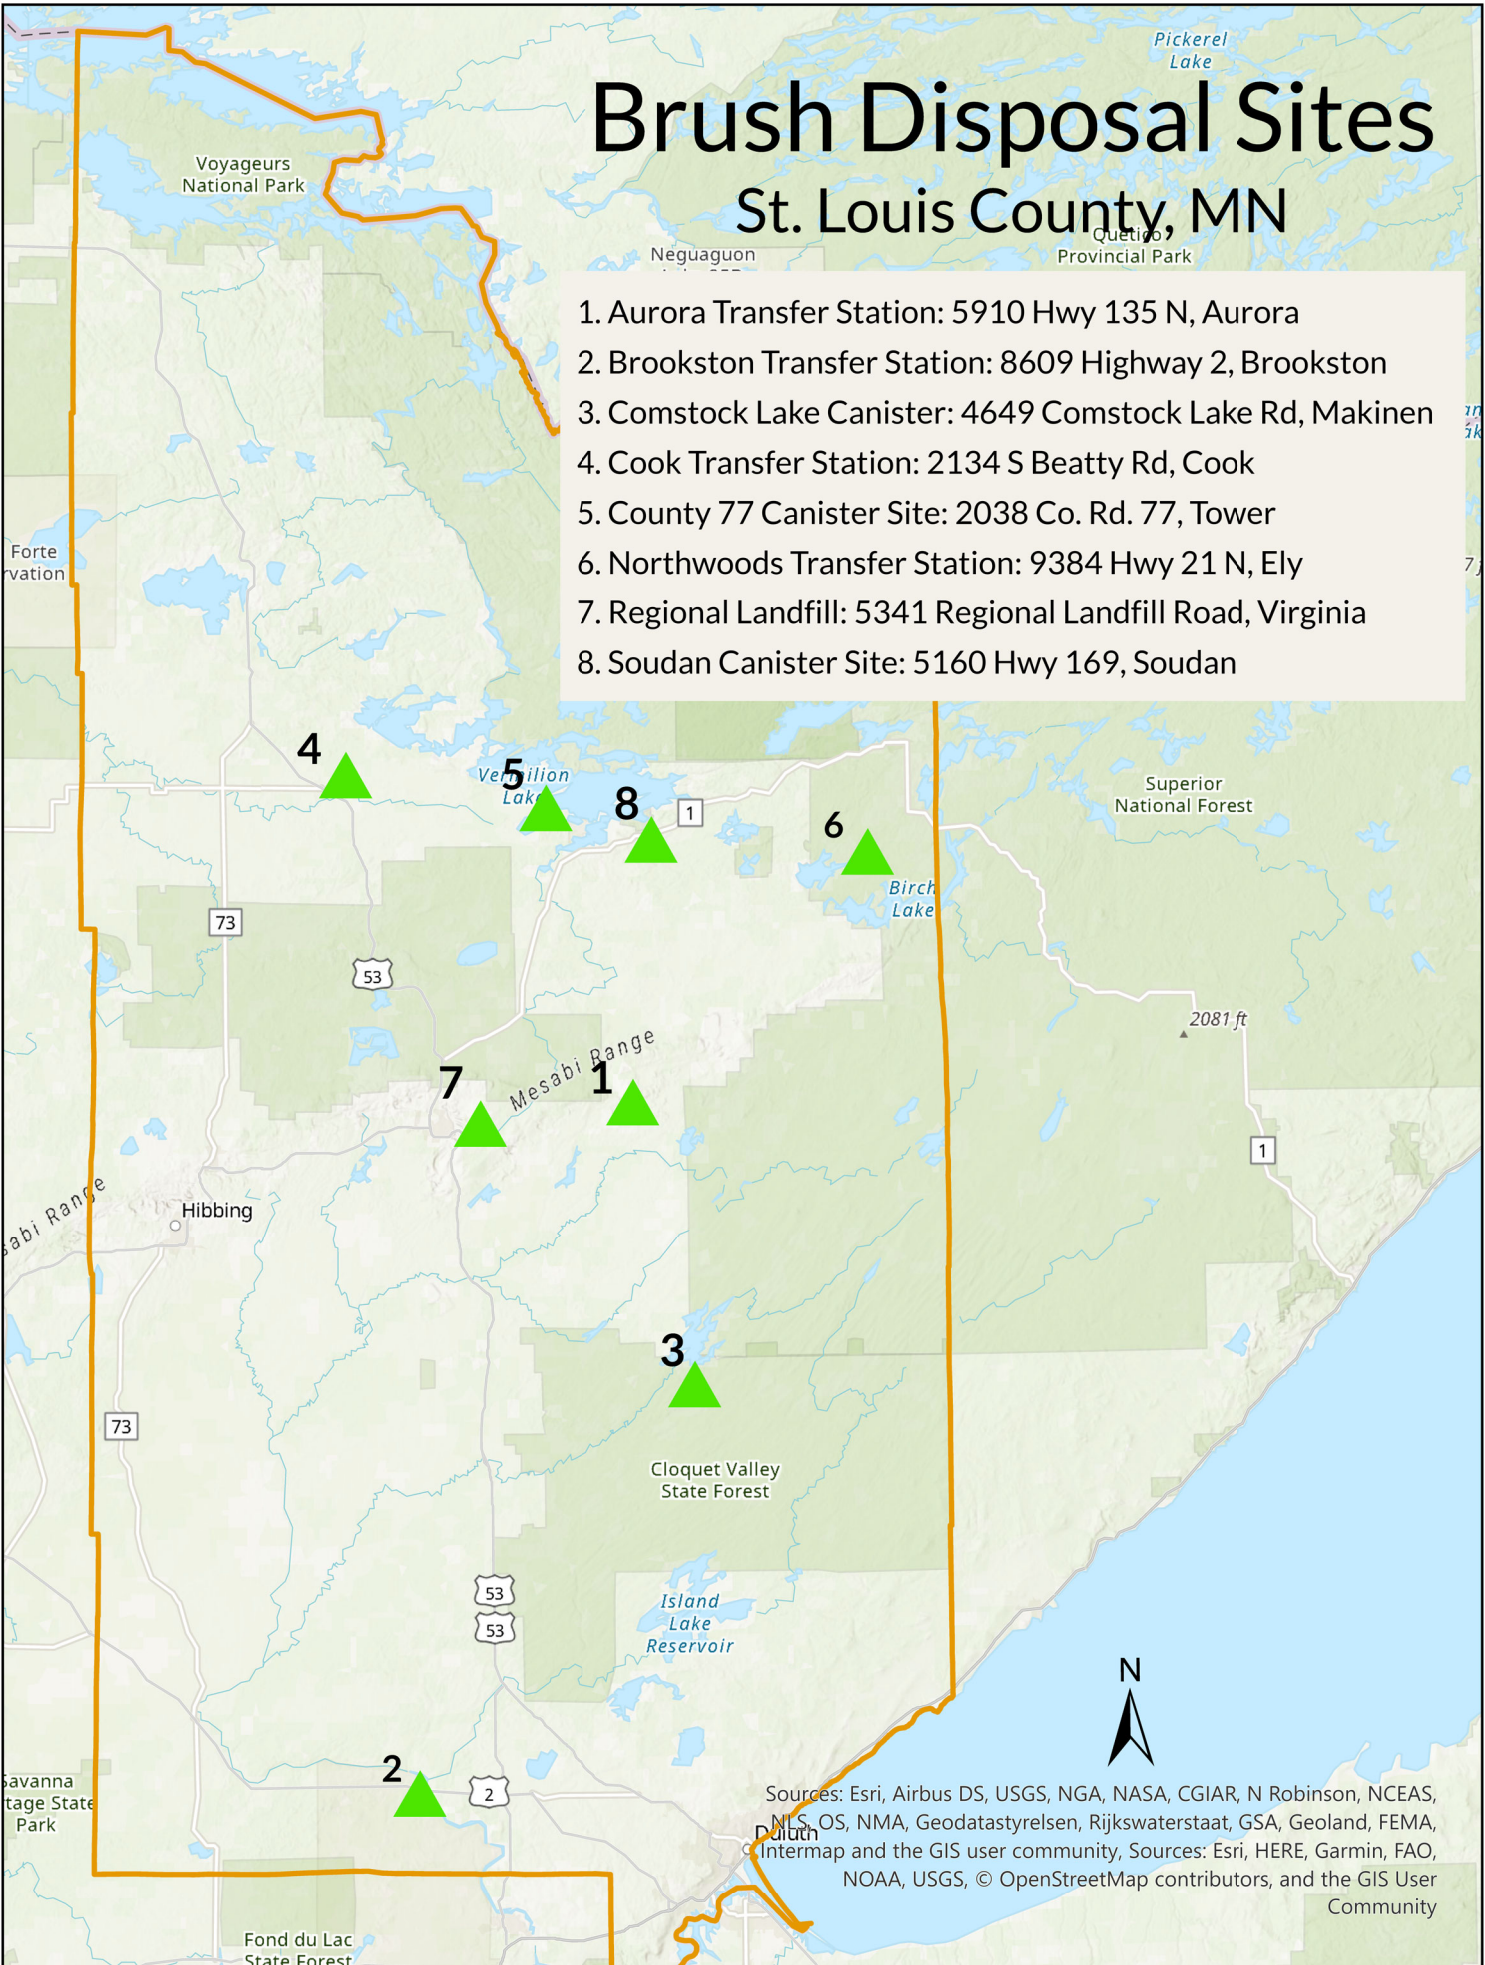

# Brush Disposal Sites

## St. Louis County, MN

1. Aurora Transfer Station: 5910 Hwy 135 N, Aurora
2. Brookston Transfer Station: 8609 Highway 2, Brookston
3. Comstock Lake Canister: 4649 Comstock Lake Rd, Makinen
4. Cook Transfer Station: 2134 S Beatty Rd, Cook
5. County 77 Canister Site: 2038 Co. Rd. 77, Tower
6. Northwoods Transfer Station: 9384 Hwy 21 N, Ely
7. Regional Landfill: 5341 Regional Landfill Road, Virginia
8. Soudan Canister Site: 5160 Hwy 169, Soudan

Sources: Esri, Airbus DS, USGS, NGA, NASA, CGIAR, N Robinson, NCEAS, NLS, OS, NMA, Geodatastyrelsen, Rijkswaterstaat, GSA, Geoland, FEMA, Intermap and the GIS user community, Sources: Esri, HERE, Garmin, FAO, NOAA, USGS, © OpenStreetMap contributors, and the GIS User Community